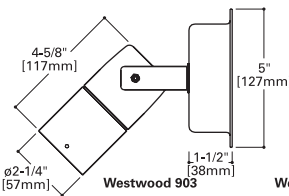

Westwood 903-2

Westwood 903